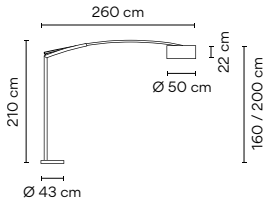

5190

Finishes

- 01 Chrome (Metallic finish)
- 18 Graphite (RAL 7016)
- 30 Nickel (Metallic finish)

Materials

Vertical tube: Aluminum. Base: Steel.
Arm: Inox. Shade: Parchment.

Light Source and electronics

LED 2700K 1520 lm Dim
3 x E27 230V 12 W

Control

5190 _ _
Push

Packaging

3 Boxes
Total Vol 0,3472 m³
Gross weight 53,8 Kg Net weight 49,5 Kg

Notes

Dimmer on the cable. 3 m

5191