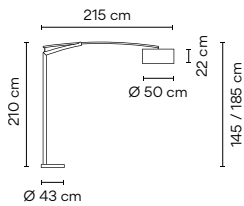

Finishes

- 01 Chrome (Metallic finish)
- 30 Nickel (Metallic finish)

Materials

Vertical tube: Aluminum. Base: Steel.
Arm: Inox. Shade: Parchment.

Light Source and electronics

LED 2700K 1520 lm Dim
3 x E27 230V 12 W

Control

5191 _ _
Push

Packaging

3 Boxes
Total Vol 0,3472 m³
Gross weight 53,8 Kg Net weight 49,1 Kg

Notes

Dimmer on the cable. 3 m

5192