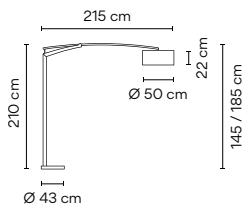

Control

5191 \_ \_  
Push

Packaging

3 Boxes  
Total Vol 0,3472 m<sup>3</sup>  
Gross weight 53,8 Kg Net weight 49,1 Kg

Notes

Dimmer on the cable. 3 m

5192

Finishes